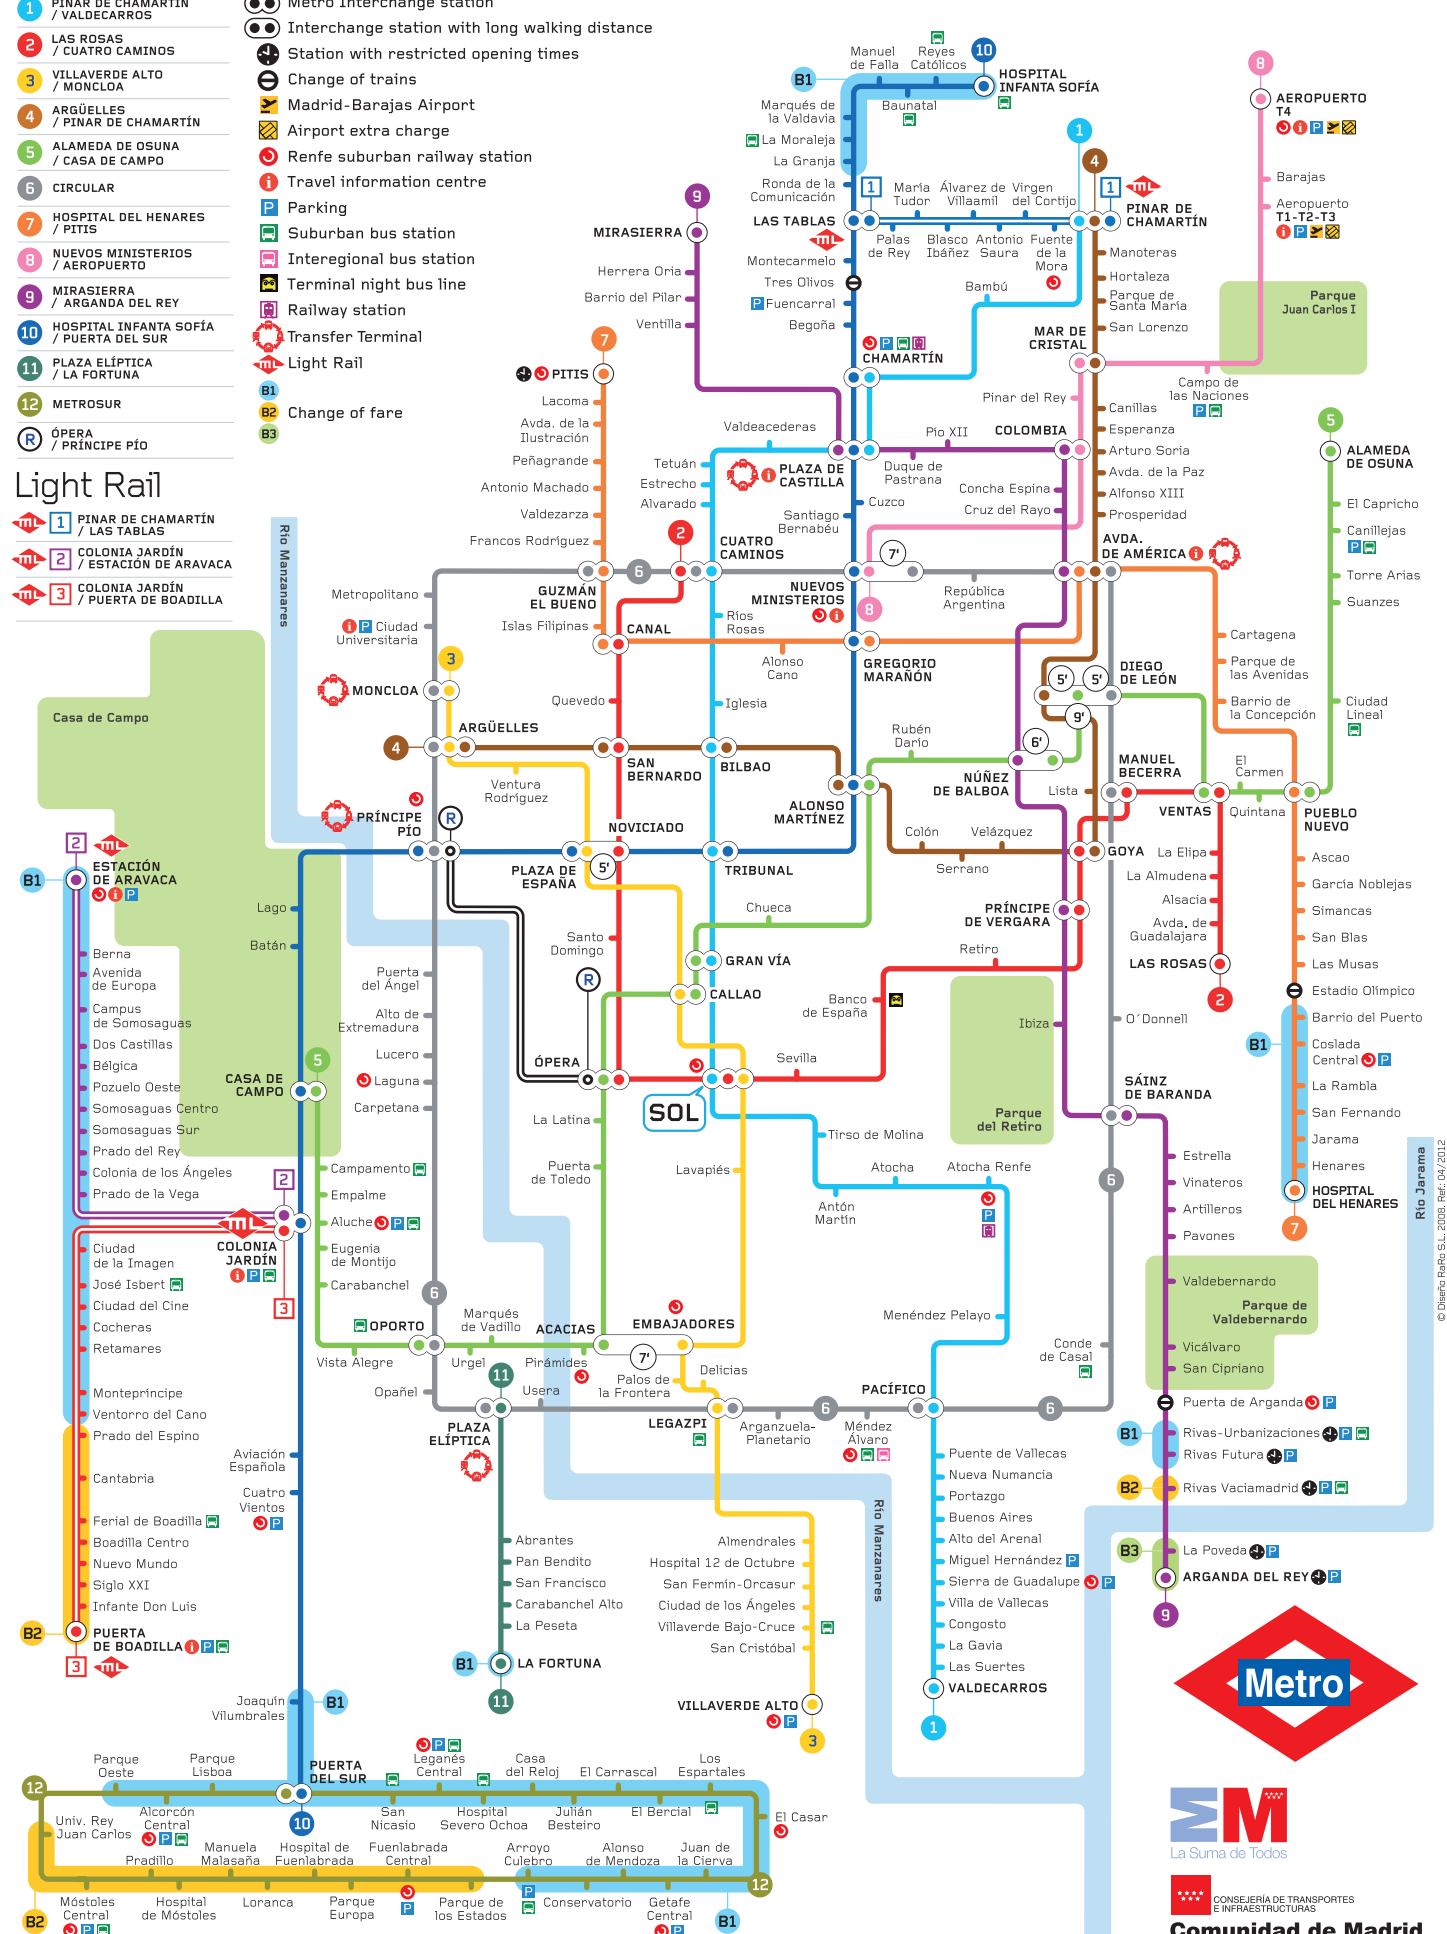

Metro Lines

- 1** PINAR DE CHAMARTÍN / VALDECARROS
- 2** LAS ROSAS / CUATRO CAMINOS
- 3** VILLAVEVERDE ALTO / MONCLOA
- 4** ARGÜELLES / PINAR DE CHAMARTÍN
- 5** ALAMEDA DE OSUNA / CASA DE CAMPO
- 6** CIRCULAR
- 7** HOSPITAL DEL HENARES / PITIS
- 8** NUEVOS MINISTERIOS / AEROPUERTO
- 9** MIRASIERRA / ARGANDA DEL REY
- 10** HOSPITAL INFANTA SOFÍA / PUERTA DEL SUR
- 11** PLAZA ELÍPTICA / LA FORTUNA
- 12** METROSUR
- R** ÓPERA / PRÍNCIPE PÍO

Light Rail

- 1** PINAR DE CHAMARTÍN / LAS TABLAS
- 2** COLONIA JARDÍN / ESTACIÓN DE ARAVACA
- 3** COLONIA JARDÍN / PUERTA DE BOADILLA

Keys

- Metro Interchange station
- Interchange station with long walking distance
- Station with restricted opening times
- Change of trains
- Madrid-Barajas Airport
- Airport extra charge
- Renfe suburban railway station
- Travel information centre
- Parking
- Suburban bus station
- Interegional bus station
- Terminal night bus line
- Railway station
- Transfer Terminal
- Light Rail
- B1** Change of fare
- B2** Change of fare
- B3** Change of fare

Schematic map of the subway network

© Diseño RaRo S.L. 2008. Ref.C.04/2012